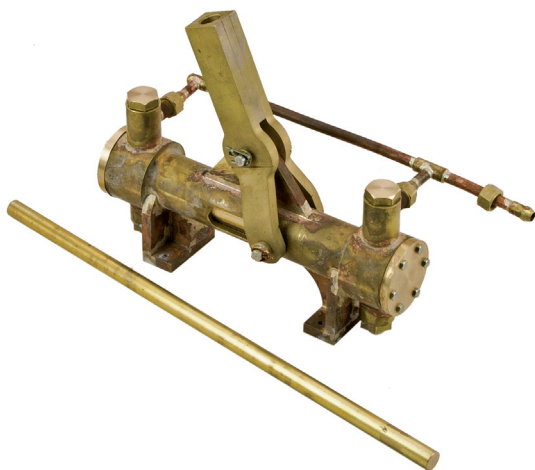


PRESS RELEASE

ACCUCRAFT

RIDE-ON TRAINS

DATE: Jan. 12, 2011

FROM: Accucraft Ride-On Trains
33268 Central Ave
Union City, CA 94587, USA
Tel: (510) 324-3399 Fax: (510) 324-3366
www.accucraftrideon.com info@accucraftrideon.com

RE: NEW DOUBLE RAM WATER PUMP

Accucraft Ride-On Double Ram Water Pump is now available for delivery. This pump is used in 2 1/2" scale coal fired Accucraft Forney. It can also be used as a water feed system in any live steam tender. Each pump is machined and assembled by hand to ensure the highest quality. Following features are included:

- Low profile
- Screen filter
- Brass pipe fittings
- Brass handle included
- Fully assembled

| SKU # | DESCRIPTION | LIST PRICE |
|---------|---------------------------------|------------|
| T191-01 | Double-Ram Water Pump, 1set/pkg | \$345.00 |

T191-01 Water Pump

Water pump mounted in Forney bunker
